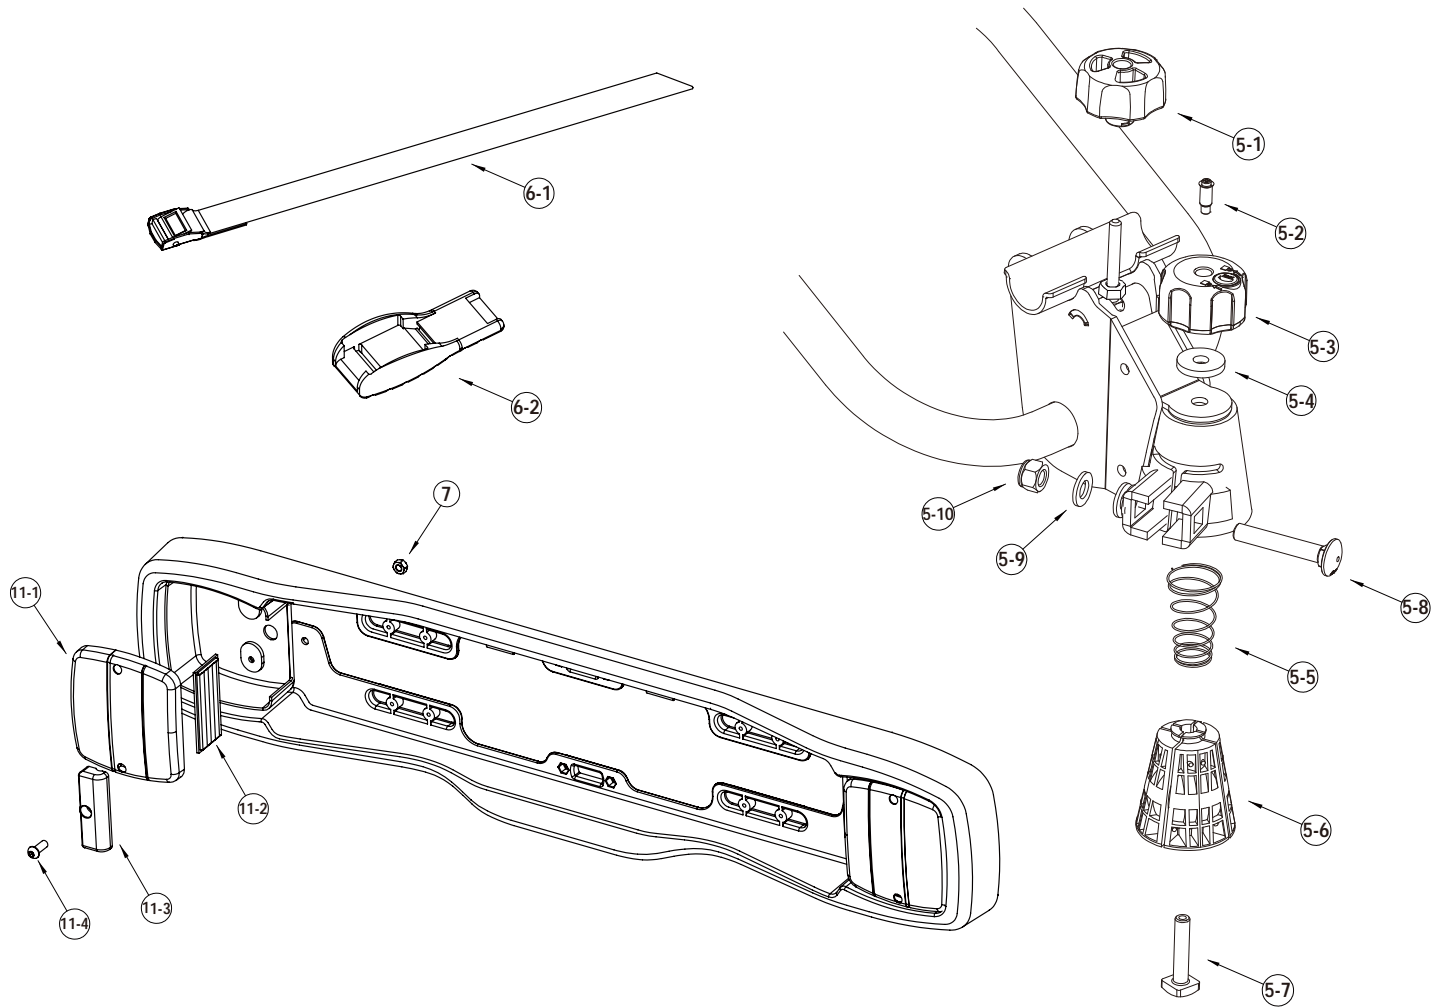

PART	DESCRIPTION	PARTNUMBER	QTY.	PACK SIZE	PART	DESCRIPTION	PARTNUMBER	QTY.	PACK SIZE
1	Bike frame vertical support								
2	clamp-silver								
3	Button head screw M6 x 45 mm	140-1106-011-58							
4	Washer Ø6.5 x Ø13	142-1065-003-58							
5	BuzzCruiser Foot+Frame								
6	Assembled wheel strap								
7	Washer Ø6.5 x Ø19	142-1065-005-58							
8	Nylock nut M6	141-0106-001-58							
9	screw Ø4.75 x 12mm	140-1782-002-58							
10	Light board support bracket	130-00309-01							
11	Light board	47-0113-047-01							
12	Allen key	144-00009-56							
13	Wrench	142-2045-001-58							
14	Wrench cover	3342-00001-58							
15	Key K001-K010	143-00003-58							

PART	DESCRIPTION	PARTNUMBER	QTY.	PACK SIZE	PART	DESCRIPTION	PARTNUMBER	QTY.	PACK SIZE
1-1	Hex socket set Nut M6	141-2606-001-58							
1-2	Knob	47-0113-009-01							
1-3	Washer Ø6.5 x Ø19	142-1065-005-58							
1-4	U-support foot bracket	3209-00316-24							
1-5	Arm end cap	130-00541-01							
1-6	Carriage bolt M6 x 70mm	140-0106-046-58							
2-1	Clip cover	130-00368-01							
2-2	Carriage bolt M6 x 360mm	140-0106-041-58							
2-3	Square washer	118-00065-58							
2-4	Clamp tube clip	130-00367-01							
2-5	Clamp Tube 210mm	3201-00108-24							
2-6	End cap	130-00155-01							
2-7	Clamp sub-assembly	47-0106-000-01							
2-8	Clamp Spring	145-00016-50							
2-9	Locking knob	47-0113-017-01							
2-10	Insert threaded knob	47-0113-018-01							
2-11	Carriage bolt M6 x 180mm	140-0106-042-58							
2-12	Clamp Tube 40mm	3201-00109-24							