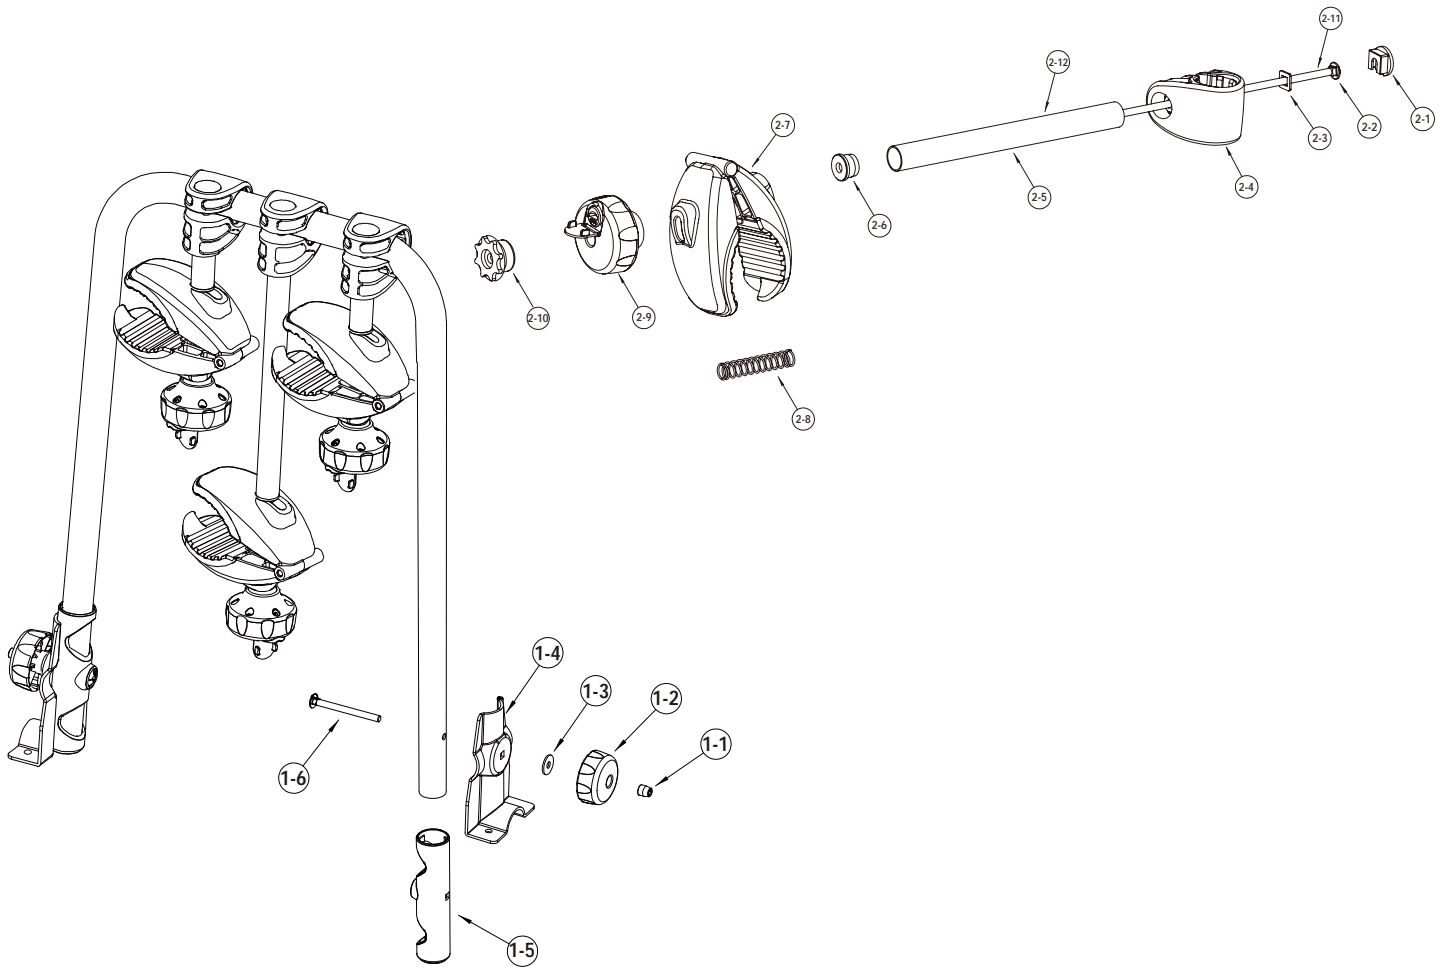

PART	DESCRIPTION	PARTNUMBER	QTY.	PACK SIZE	PART	DESCRIPTION	PARTNUMBER	QTY.	PACK SIZE
1	Bike frame vertical support								
2	clamp-silver								
3	Button head screw M6 x 45 mm	140-1106-011-58							
4	Washer Ø6.5 x Ø13	142-1065-003-58							
5	BuzzCruiser Foot+Frame								
6	Assembled wheel strap								
7	Washer Ø6.5 x Ø19	142-1065-005-58							
8	Nylock nut M6	141-0106-001-58							
9	screw Ø4.75 x 12mm	140-1782-002-58							
10	Light board support bracket	130-00309-01							
11	Light board	47-0113-047-01							
12	Allen key	144-00009-56							
13	Wrench	142-2045-001-58							
14	Wrench cover	3342-00001-58							
15	Key K001-K010	143-00003-58							

PART	DESCRIPTION	PARTNUMBER	QTY.	PACK SIZE	PART	DESCRIPTION	PARTNUMBER	QTY.	PACK SIZE
1-1	Hex socket set Nut M6	141-2606-001-58							
1-2	Knob	47-0113-009-01							
1-3	Washer Ø6.5 x Ø19	142-1065-005-58							
1-4	U-support foot bracket	3209-00316-24							
1-5	Arm end cap	130-00541-01							
1-6	Carriage bolt M6 x 70mm	140-0106-046-58							
2-1	Clip cover	130-00368-01							
2-2	Carriage bolt M6 x 360mm	140-0106-041-58							
2-3	Square washer	118-00065-58							
2-4	Clamp tube clip	130-00367-01							
2-5	Clamp Tube 210mm	3201-00108-24							
2-6	End cap	130-00155-01							
2-7	Clamp sub-assembly	47-0106-000-01							
2-8	Clamp Spring	145-00016-50							
2-9	Locking knob	47-0113-017-01							
2-10	Insert threaded knob	47-0113-018-01							
2-11	Carriage bolt M6 x 180mm	140-0106-042-58							
2-12	Clamp Tube 40mm	3201-00109-24							